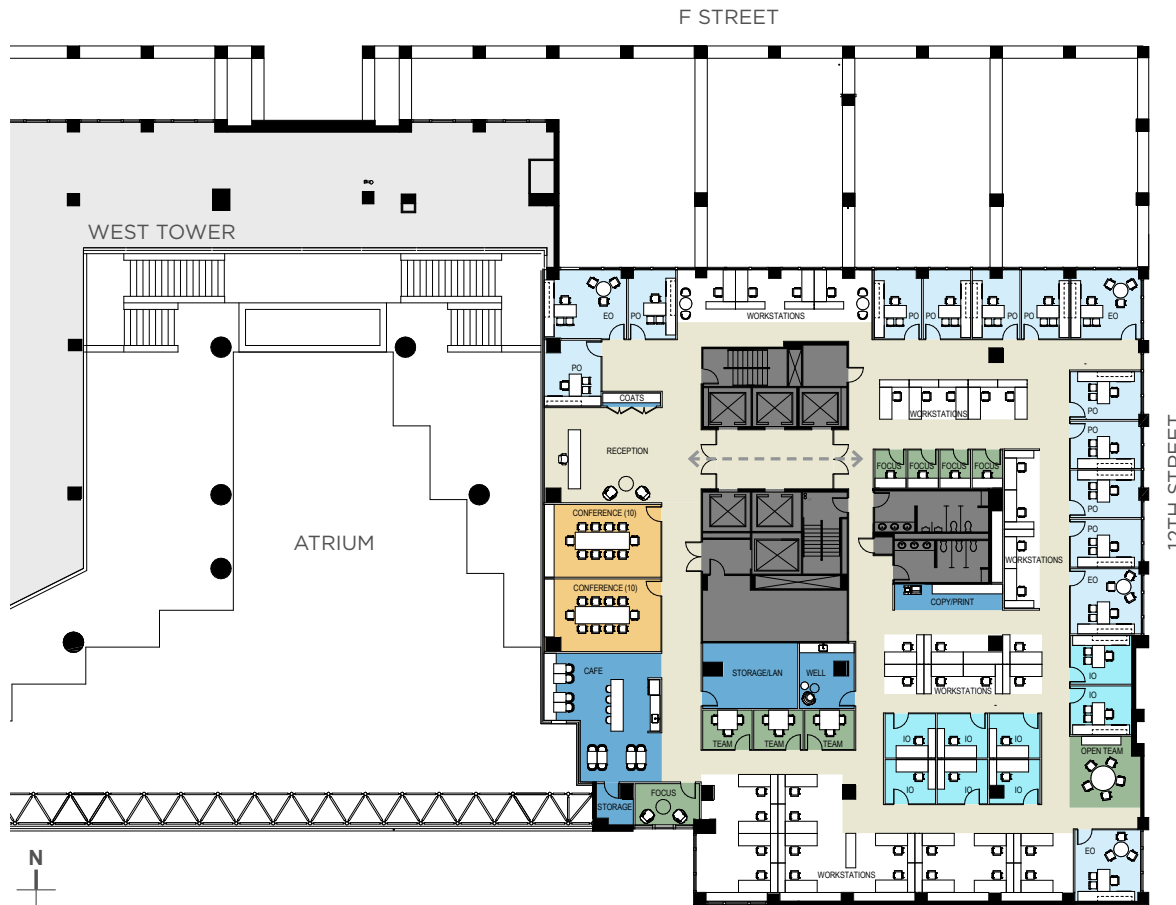

HYPOTHETICAL FLOORPLAN

Floor 3 East | Full Floor Tenant

LEGEND		LEVEL 03	
■	EO (PERIMETER EXECUTIVE OFFICE - 225 SF)	4	
■	PO (PERIMETER OFFICE - 140 SF)	10	
■	IO (INTERIOR OFFICE - 120 SF.)	8	
	WORKSTATION (42 SF)	36	
■	CONFERENCE		
■	COLLABORATION AREA		
■	SUPPORT (WELLNESS, STORAGE, LAN, ETC.)		

TOTAL STAFF	58
RSF/ PERSON	260*
* BASED ON 15,115 RSF	