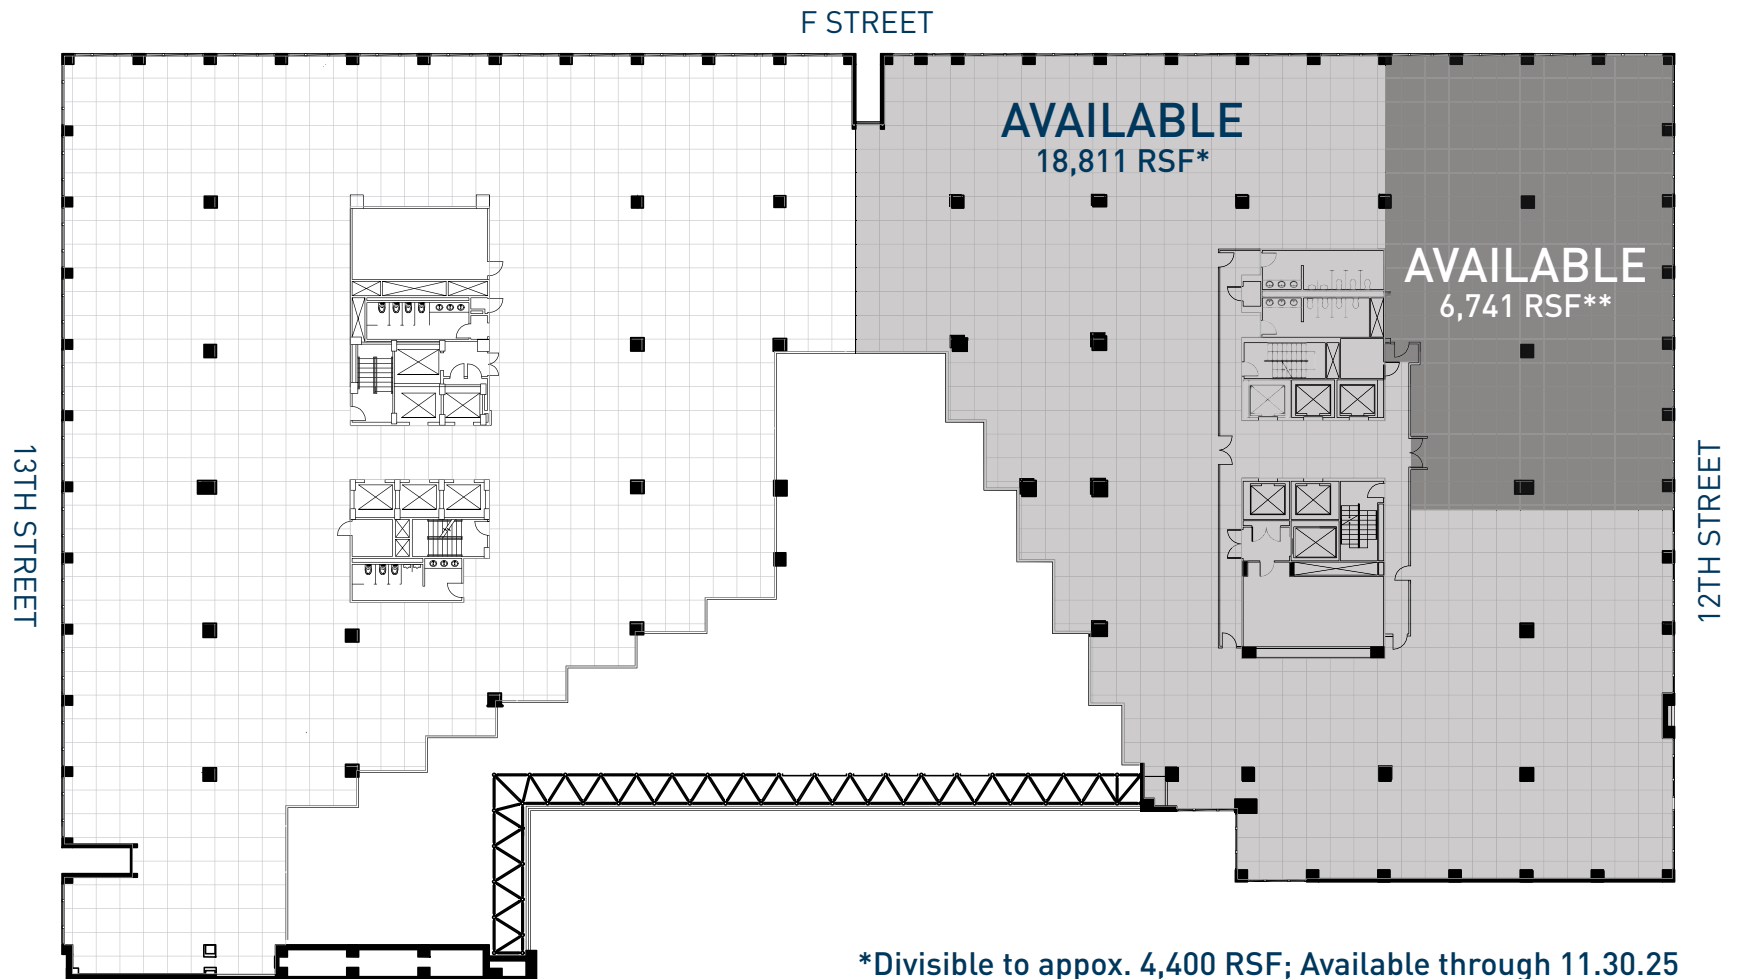

COLUMBIA  
SQUARE

# FLOORPLAN

Floor 4 East | 25,552 RSF

\*Divisible to approx. 4,400 RSF; Available through 11.30.25

\*\*Available through 5.31.30